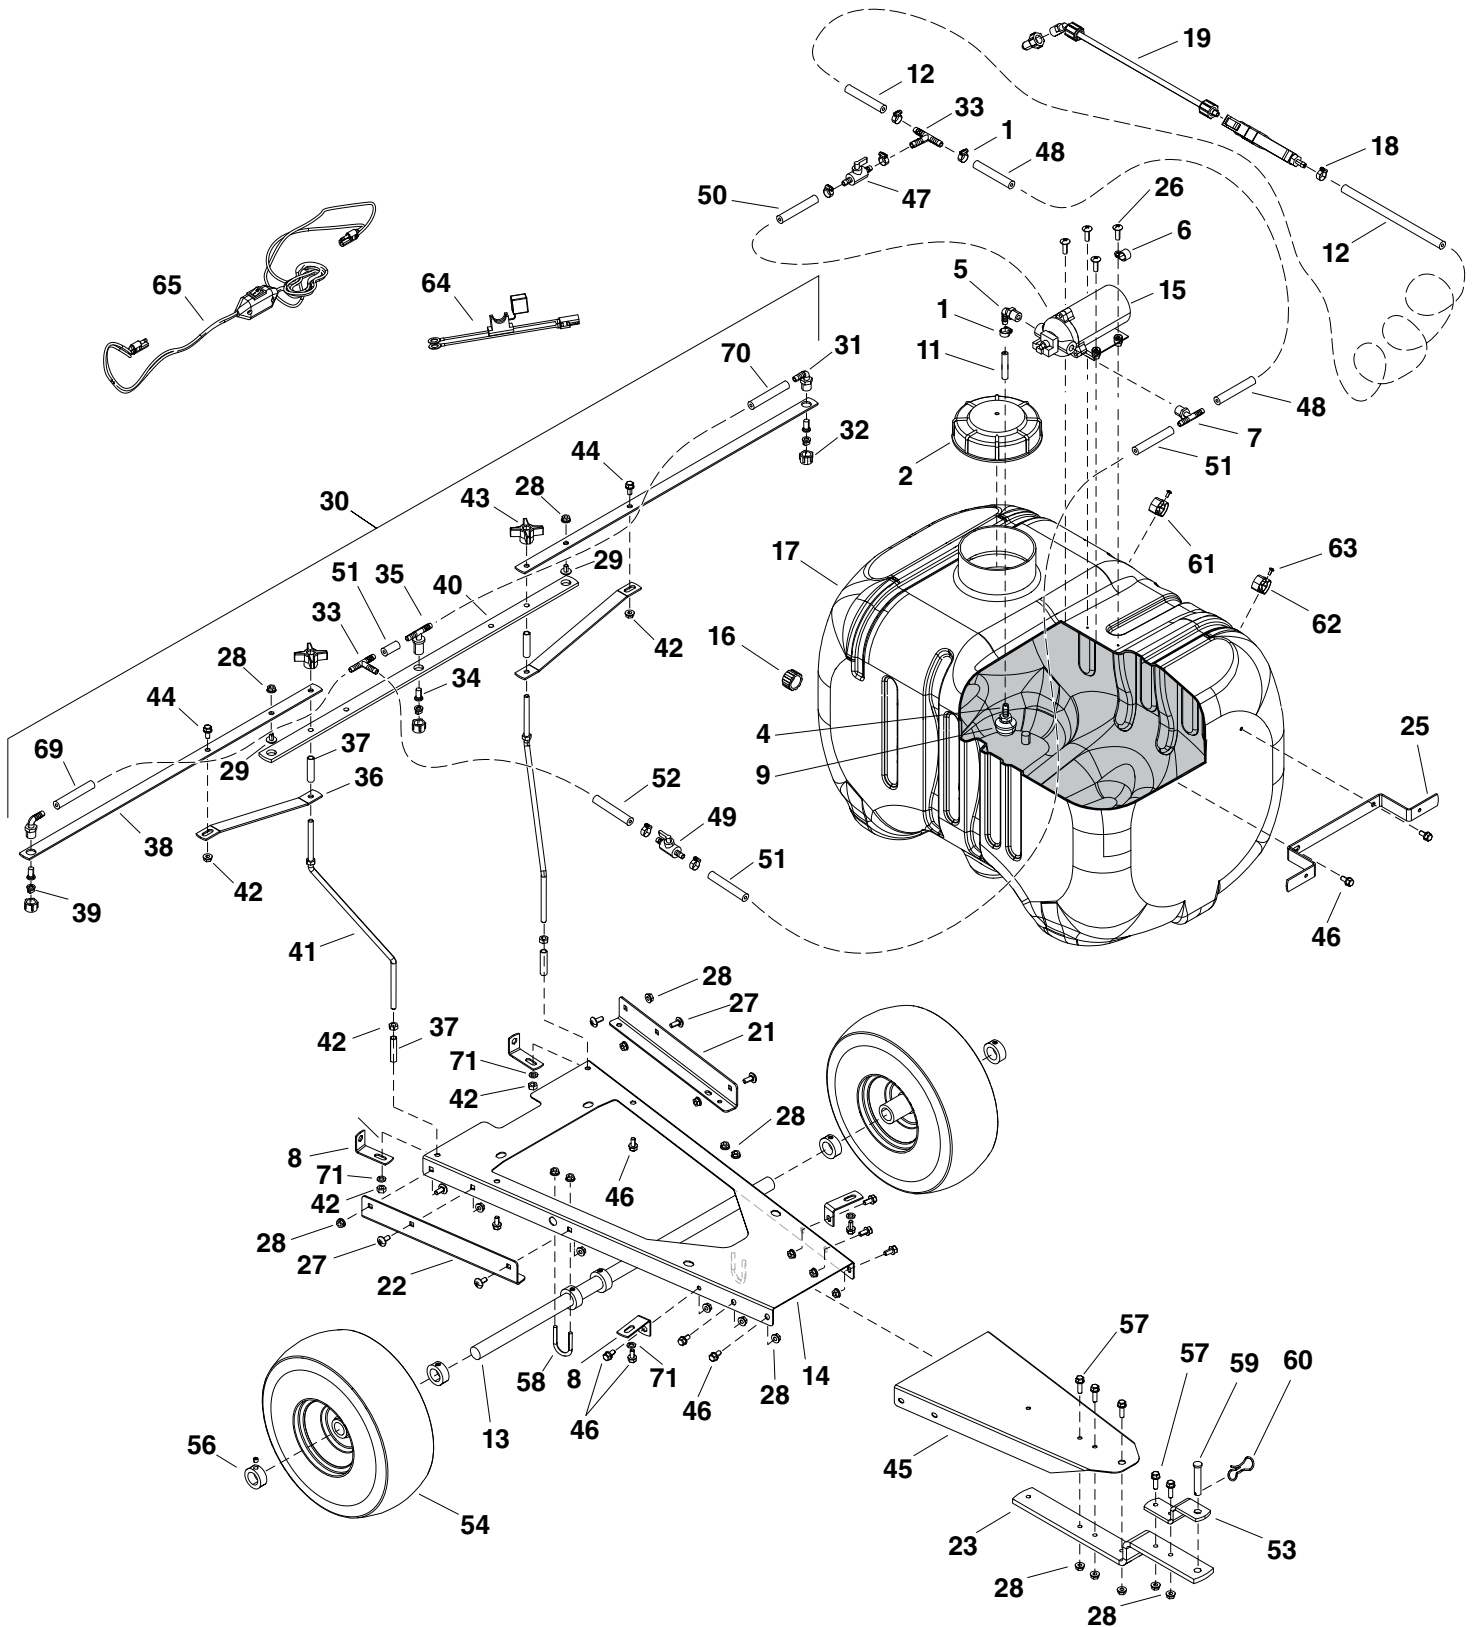

45-0589

45-0589

REF. NO.	PART NO.	QTY.	DESCRIPTION	REF. NO.	PART NO.	QTY.	DESCRIPTION
1	ST43652	11	Hose Clamp 3/8"	43	ST43289	2	3/8" locking knob
2	ST43175	1	Tank fill cap	44	ST65007	2	5/16" x 3/4" flange bolt
3	ST44017	1	Lanyard for Tank Fill Cap*	45	ST43585BL3	1	Hitch triangle
4	ST43182	1	Sump fitting 3/8" barb	46	ST65011	12	5/16" x 5/8" flange bolt
5	ST43183	1	Elbow 3/8" MP - 3/8" barb	47	ST43014	2	In line valve 3/8" barb
6	ST43191	1	Hose holder 3/8"	48	2-316	1	Hose, 3/8" x 8"
7	ST43235	1	Tee 3/8" barb - 3/8" barb - 3/8" MP	49	2-317	1	Hose, 3/8" x 2.5"
8	ST43244	4	Tank and parking support 45 tow	50	2-318	2	Hose, 3/8" x 12"
9	ST43258	1	Sump strainer 3/8"	51	2-319	2	Hose, 3/8" x 8.5"
10	ST43283	2	Rubber cap .125 x 1 x 2*	52	2-320	1	Hose, 3/8" x 20.75"
11	2-314	1	Hose, 3/8" x 22"	53	ST43233BL3	1	Hitch clevis
12	2-345	1	Hose, 3/8" x 228"	54	ST44022	2	Wheel-tire assembly (15x6.00-6" 15 in. Tire, 1in Roller Bearing, Grey Rim)
13	ST43486	1	Axle 1"	55	ST43314	2	Plastic wire harness clip*
14	ST43508BL3	1	Main frame	56	ST43473	6	1" locking collar
15	ST43918	1	Pump 12V, 100psi, 2.2gpm	57	ST65014	5	5/16" x 1" flange bolt
16	ST43516	1	Drain cap	58	ST43330	2	Axle u-bolt
17	ST44023	1	45 gal tank White	59	ST43468	1	1/2" x 2-1/2" clevis pin
18	ST43655	1	Oetiker clamp 3/8" 0165	60	ST43623	1	Bowtie clip, large
19	ST43673	1	Spray wand with brass tip	61	ST43130	1	Spray wand holder, small
20	ST43684	1	Washer for drain cap*	62	ST43287	1	Spray wand holder, large
21	ST43691BL3	1	Angle RH 45T	63	ST65000	2	10-24 x 3/8" truss head screw
22	ST43692BL3	1	Angle LH 45T	64	ST43472	1	Wire harness, switch
23	ST43695BL3	1	Drawbar - 3/8" A 36	65	ST43483	1	Wire harness, battery
24	ST43844	2	Grommet 5/8 ID, 1-1/8 OD, 7/8 Groove	66	45588	2	Agri-Fab Orange Brand Label*
25	ST62006BL3	1	Hose wrap bracket	67	ST43523	1	45 label*
26	ST65001	4	10-24 x 1" truss head screw	68	ST43488	1	Warning label -chemical hazards*
27	ST65006	4	5/16" x 3/4" low shoulder carriage bolt	69	2-325	1	Hose
28	ST65008	26	5/16" flange nut	70	2-335	1	Hose
29	ST65031	4	5/16" x 1/2" truss head bolt	71	ST65003	4	3/8" Flat Washer
30	BA20485	1	Boom Assembly 45 Tow Behind		3-202	1	Owners manual*
31	ST43011	2	Elbow 3/8" barb tip fitting w/nut				
32	ST43012	3	Tip fitting cap nut				
33	ST43013	2	Tee 3/8" barbs				
34	ST43016	3	Spray tip screen w/check				
35	ST43192	1	Tee 3/8" barbs tip fitting w/nut				
36	ST43256BL3	2	Boom brace				
37	ST43293	4	Boom spacer				
38	ST43332BL3	2	Boom extension				
39	ST43466	3	Spray tip TP11008VP				
40	ST43470BL3	1	Center boom				
41	ST43532	2	Boom support 45 tow				
42	ST65012	6	3/8" flange nut				